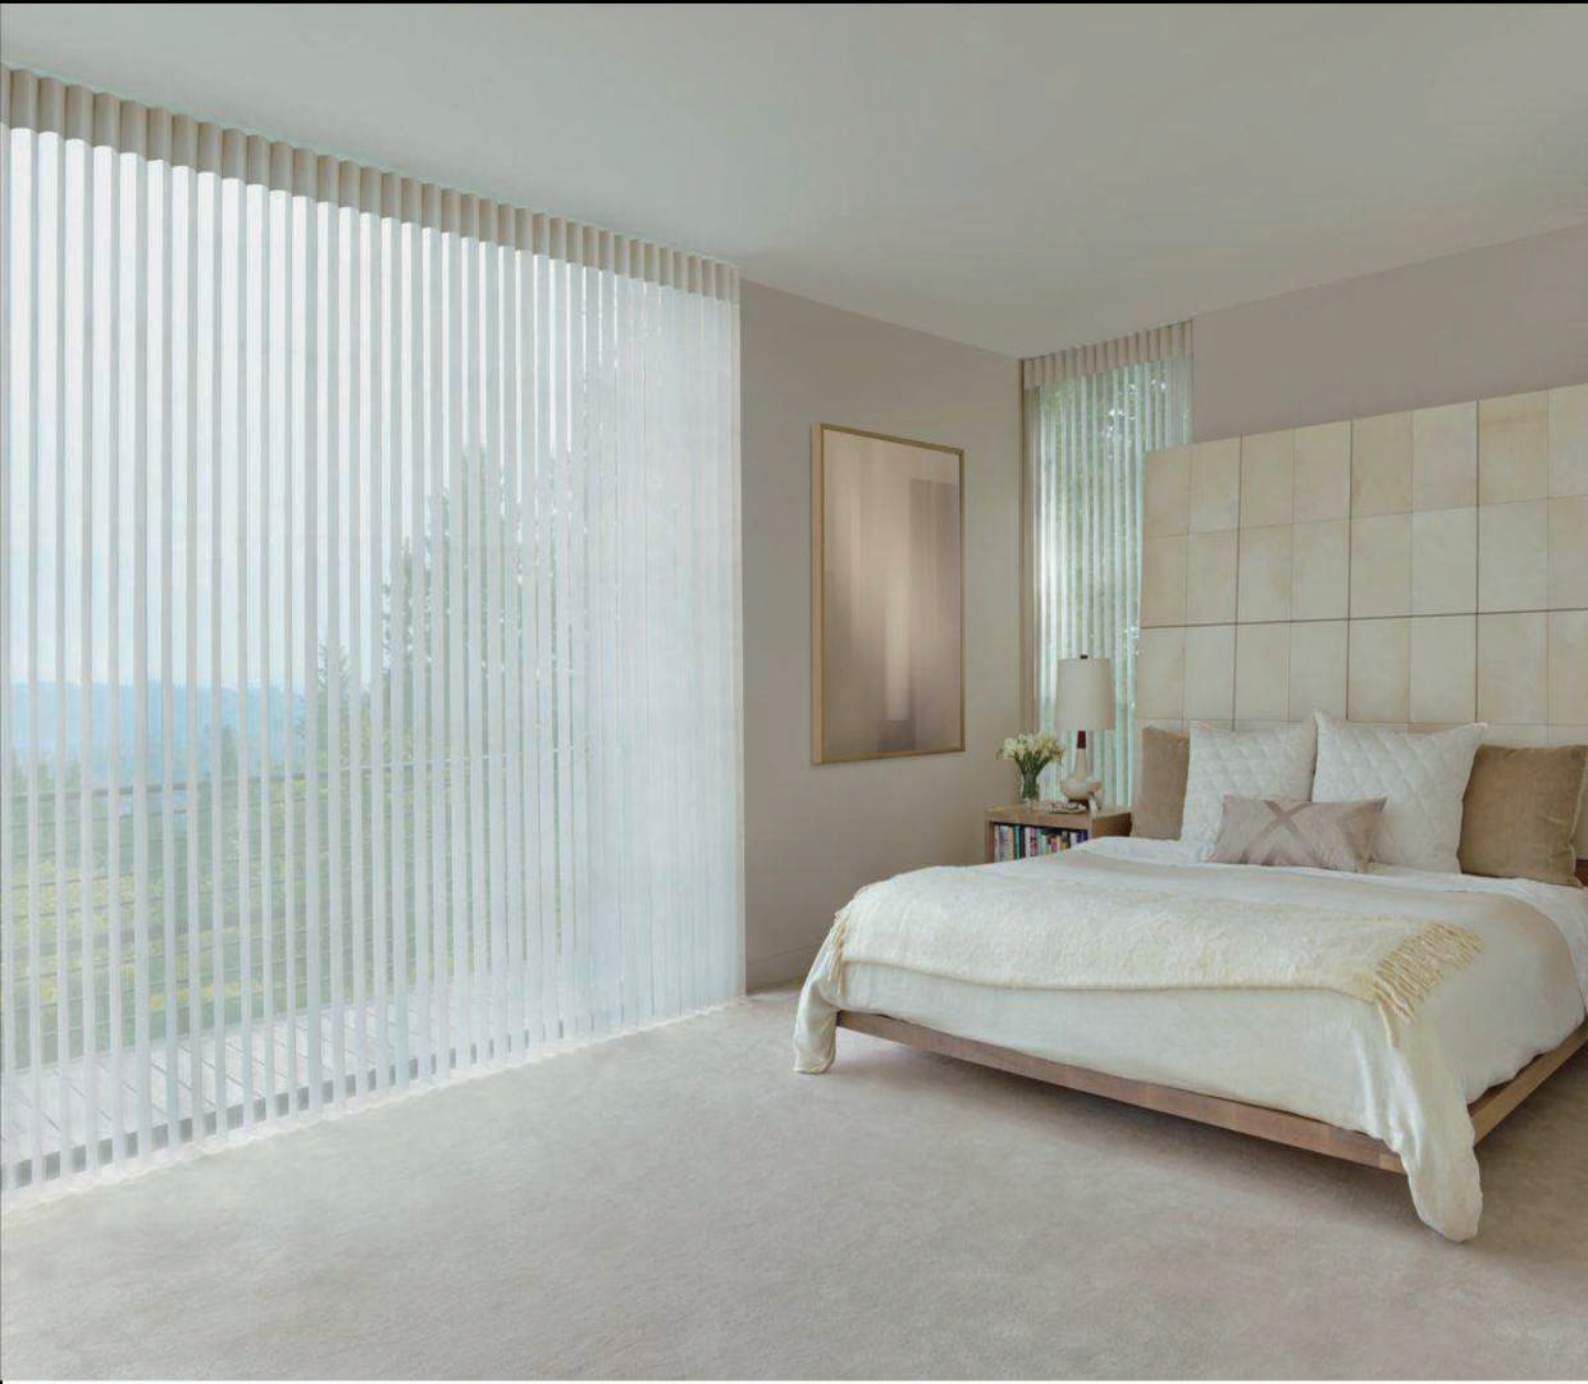

# Drapery Shades From Rollergy®

---

**HanDeGroup**

WINDOW COVERINGS

# Drapery Shades

Drapery Sheer Shades takes elegant and soft sheer to create an elegant and graceful effect. It is an ideal replacement for traditional curtains. Just open the Shades gently to enjoy the picturesque scenery outside

## Product Characteristic

- ✦ Patented operating system that rotated to open and close, providing a high privacy for home and softening the lights into the room; The fabric can be completely hang naturally without additional weight increment device
- ✦ Colors of fabrics can be mixed to meet different personalized needs;
- ✦ Unique design of blades, gently turning the blades can adjust the light into the room and the need of privacy.
- ✦ Sheer valance design has excellent sound-absorbing performance, which can improve reverberation in different environments.
- ✦ Easy to maintain and clean, the blades can be removed separately, just need to clean stained blades, convenient and time-saving; If there is a damaged blades in the process of use, just replace the damaged part, so you can free from worry and save effort to have a delicate life.